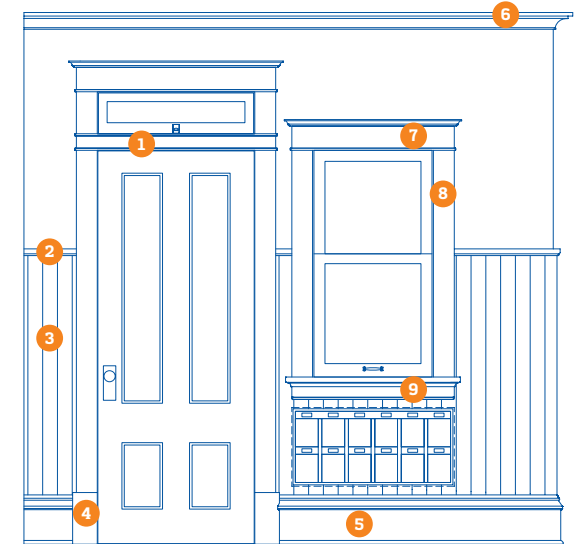

**RIGHT WALL
WINDSORONE**

- 1 TRANSOM BOTTOM • WOST001 / PFJ13
- 2 WAINSCOT CAP • WOWC003
- 3 WAINSCOT BEADBOARD • WOSPBC4
- 4 PLINTH BLOCKS • PFJ16
- 5 BASEBOARD BUILDUP • WOWC002 / WOBM003 / WOBM001
- 6 CORNICE BUILDUP • WOCM004 / PFJ12
- 7 HEADER BUILDUP • WOHC001 / PFJ15 / WOST001
- 8 CASING • WOCM003
- 9 STOOL BUILDUP • WOWS002 / WOCM007 / WOCV001