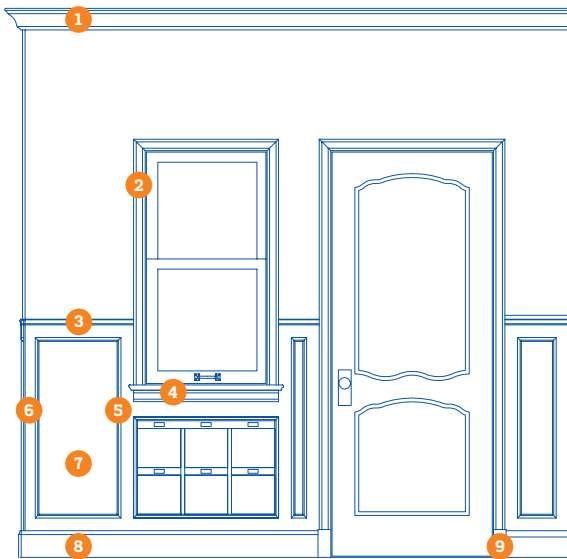

Tudor

LEFT WALL
BRIGHTWORK

- 1 CROWN • MGH040
- 2 CASING • MGH321
- 3 WAINSCOT CAP BUILDUP • CVG122
- 4 STOOL BUILDUP • GASF1021 STOOL / MGH321 APRON
- 5 PANEL MOULD • MGH703
- 6 BATTENS • GASF265
- 7 RECESSED PANEL
- 8 BASEBOARD • MGH618
- 9 PLINTH BLOCK • CVG543