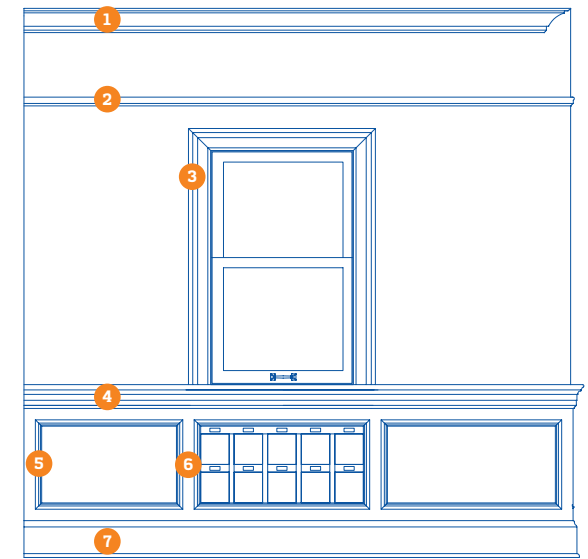

RIGHT WALL
COLONIAL REVIVAL

- 1 CORNICE BUILDUP • WOST004 STOP / WOCM006 CROWN
- 2 PICTURE MOULDING • WOPM005
- 3 CASING • WOCS005
- 4 CAP/STOOL BUILDUP • WOWS001 SILL / WOCS006 APRON
- 5 PANEL MOULD • WOSP001
- 6 BATTENS • GASF625
- 7 BASE BUILDUP • WOBM004 BASE / WOBS001 BASE SHOE