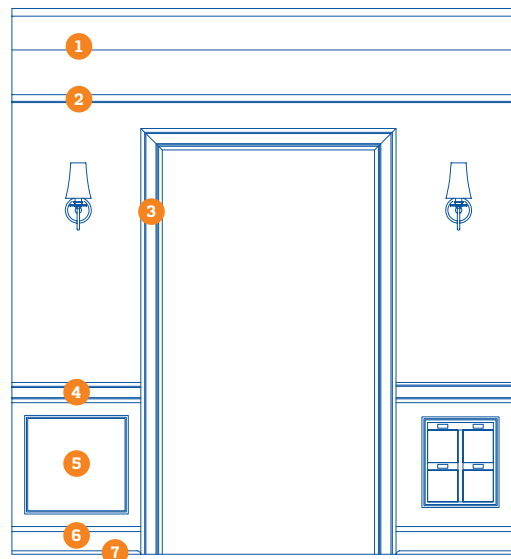

CENTER WALL
FASHION FORWARD SCENE II

- 1 COVED CEILING
- 2 PICTURE MOULD • MGH270
- 3 CASING • METCFF2C2PMD
- 4 CHAIR RAIL • METCFF2L1PMD
- 5 PANEL MOULD • METCFF2P1PMD
- 6 BASEBOARD #1 • METCFF2B1PMD
- 7 BASE SHOE • PFJ3206