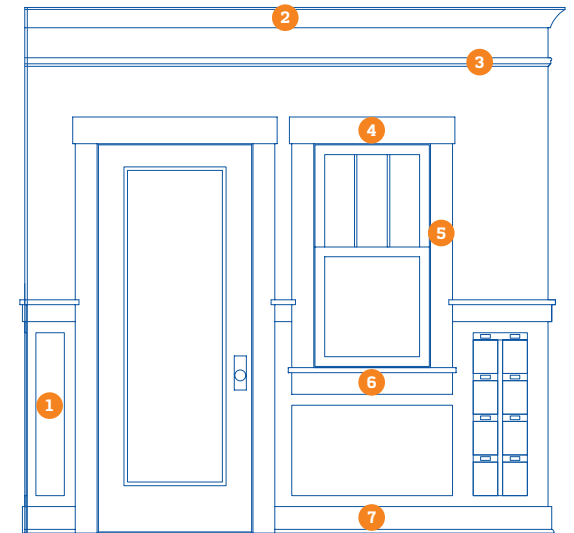

RIGHT WALL
WINDSORONE

- 1 COVE • MGH334
- 2 BACKBAND • MGH004
- 3 CASING • MGH472
- 4 APRON • CVA544
- 5 PANELING • HEMCVG16RLTG
- 6 BASE BUILDUP • CVG544 / MGH3288
- 7 STOOL BUILDUP • HEMCVG14

- 1 CROWN • METCFF1W1PMD
- 2 CASING • METCFF1C2PMD
- 3 BASEBOARD • METCFF1B2PMD

- 1 WAINSCOT • PFJ12 / PFJ14 / GASF265
- 2 CROWN • WOCM006
- 3 PICTURE MOULDING • WOPM004
- 4 HEAD CASING • PFJ546
- 5 CASING • PFJ545
- 6 STOOL BUILDUP • PFJ15
- 7 BASEBOARD BUILDUP • PFJ16