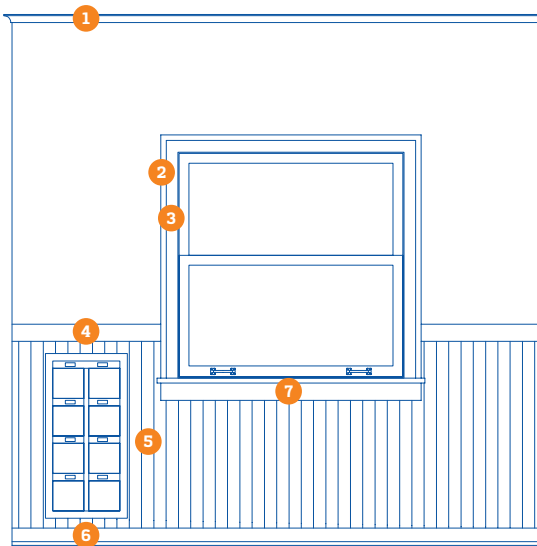

BUNGALOW

LEFT WALL
BRIGHTWORK