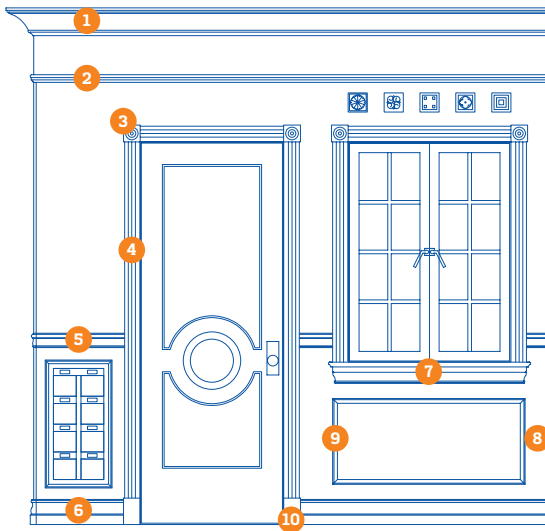

Colonial

**THE MOULDING SHOWROOM
AT DUNN LUMBER BELLEVUE**

Colonial

**LEFT WALL
BRIGHTWORK**

**CENTER WALL
METRIE "VERY SQUARE SCENE-II"**

**RIGHT WALL
WINDSORONE "CLASSICAL COLONIAL"**

- 1 CROWN • MGH468
- 2 PICTURE MOULD • MGH270
- 3 MAPLE ROSETTE
- 4 CASING • MGH1001
- 5 CHAIR RAIL • MGH297
- 6 BASEBOARD • MGH637
- 7 STOOL BUILDUP • GASF1021 / MGH754
- 8 1/2" MDO SUBSTRATE
- 9 SHADOWBOX • MGH022
- 10 PLINTH BLOCKS • HCWCVA544