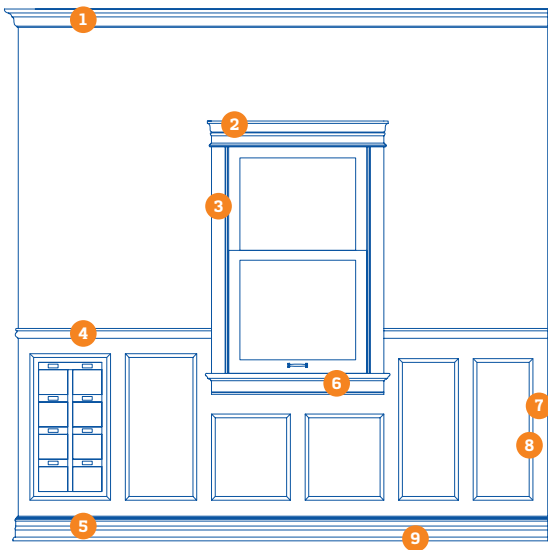

Victorian

LEFT WALL
BRIGHTWORK

- 1 CROWN BUILDUP • MGH75 / MGH3244
- 2 ARCHITRAVE • MGH5020
- 3 CASING • MGH754
- 4 WAINSCOT CAP • MGH706
- 5 BASEBOARD • MGH545
- 6 STOOL BUILDUP • GASF1021 / MGH754
- 7 1/2" FIR PLY SUBSTRATE
- 8 PANEL MOULD • MGH703
- 9 BASE SHOE • MGH3288