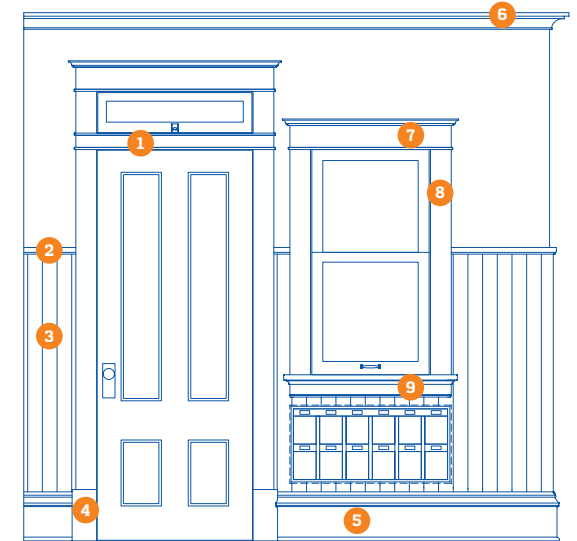

RIGHT WALL
WINDSORONE

- 1 TRANSOM BOTTOM • WOST001 / PFJ13
- 2 WAINSCOT CAP • WOWC003
- 3 WAINSCOT BEADBOARD • WOSPBC4
- 4 PLINTH BLOCKS • PFJ16
- 5 BASEBOARD BUILDUP • WOWC002 / WOBM003 / WOBSS001
- 6 CORNICE BUILDUP • WOCM004 / PFJ12
- 7 HEADER BUILDUP • WOHC001 / PFJ15 / WOST001
- 8 CASING • WOCS003
- 9 STOOL BUILDUP • WOWS002 / WOCS007 / WOCV001