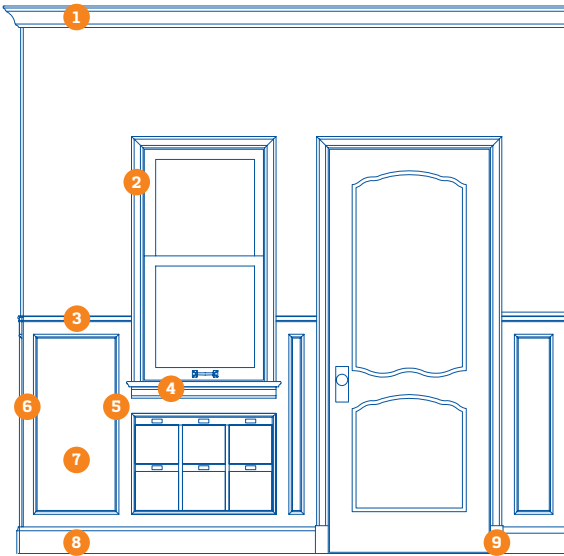

Tudor

LEFT WALL
BRIGHTWORK

- 1 CROWN • MGH040
- 2 CASING • MGH321
- 3 WAINSCOT CAP BUILDUP • CVG122
- 4 STOOL BUILDUP • GASF1021 STOOL / MGH321 APRON
- 5 PANEL MOULD • MGH703
- 6 BATTENS • GASF265
- 7 RECESSED PANEL
- 8 BASEBOARD • MGH618
- 9 PLINTH BLOCK • CVG543