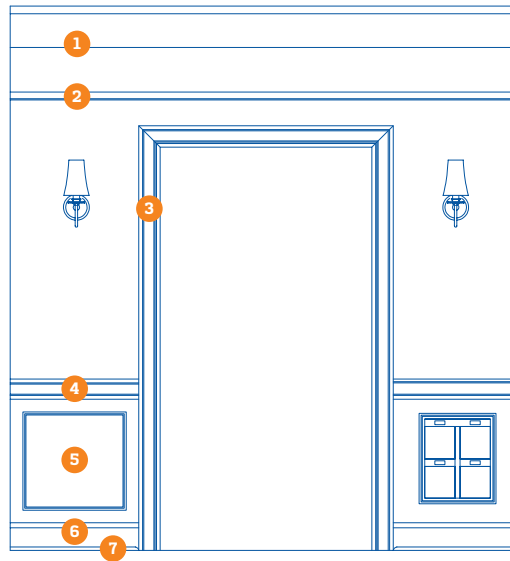

CENTER WALL
METRIE FASHION FORWARD SCENE II

- 1 COVED CEILING
- 2 PICTURE MOULD • MGH270
- 3 CASING • METCFF2C2PMD
- 4 CHAIR RAIL • METCFF2L1PMD
- 5 PANEL MOULD • METCFF2P1PMD
- 6 BASEBOARD #1 • METCFF2B1PMD
- 7 BASE SHOE • PFJ3206