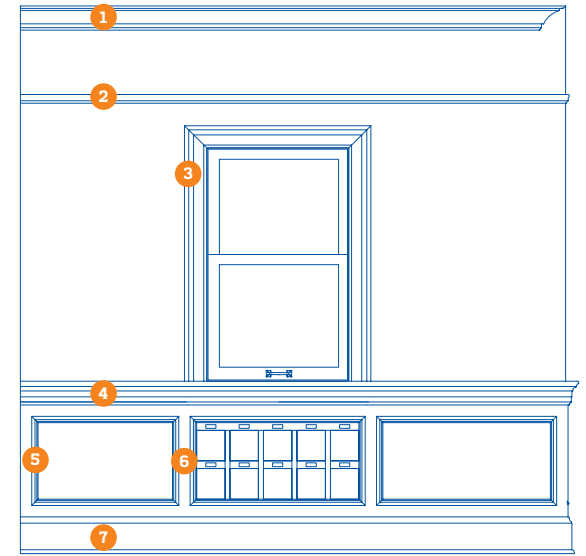

RIGHT WALL
WINDSORONE COLONIAL REVIVAL

- 1 CORNICE BUILDUP • WOST004 STOP / WOCM006 CROWN
- 2 PICTURE MOULDING • WOPM005
- 3 CASING • WOC005
- 4 CAP/STOOL BUILDUP • WOWS001 SILL / WOC006 APRON
- 5 PANEL MOULD • WOSP001
- 6 BATTENS • GASF625
- 7 BASE BUILDUP • WOBM004 BASE / WOB001 BASE SHOE