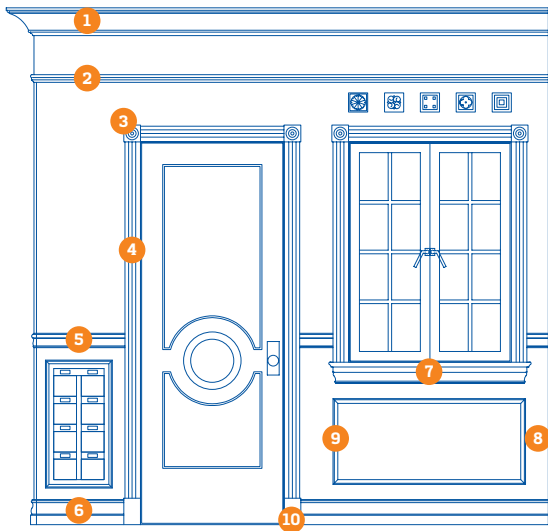

# Colonial

**LEFT WALL  
BRIGHTWORK**

- 1 CROWN • MGH468
- 2 PICTURE MOULD • MGH270
- 3 MAPLE ROSETTE
- 4 CASING • MGH1001
- 5 CHAIR RAIL • MGH297
- 6 BASEBOARD • MGH637
- 7 STOOL BUILDUP • GASF1021 / MGH754
- 8 1/2" MDO SUBSTRATE
- 9 SHADOWBOX • MGH022
- 10 PLINTH BLOCKS • HCWCVAS44