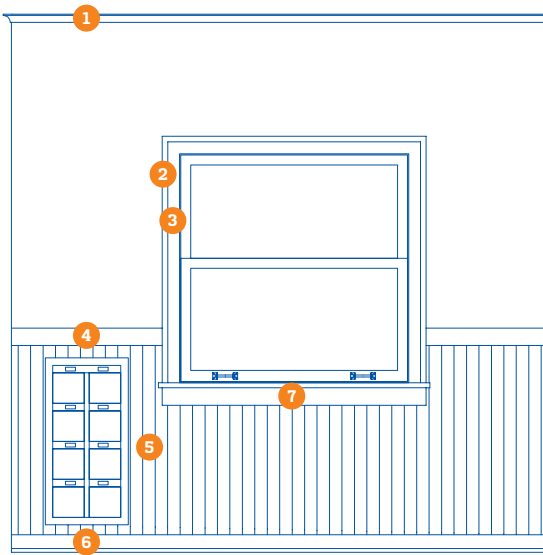

BUNGALOW

LEFT WALL
BRIGHTWORK

- 1 COVE • MGH334
- 2 BACKBAND • MGH004
- 3 CASING • MGH472
- 4 APRON • CVA544
- 5 PANELING • HEMCVG16RLTG
- 6 BASE BUILDUP • CVG544 / MGH3288
- 7 STOOL BUILDUP • HEMCVG14