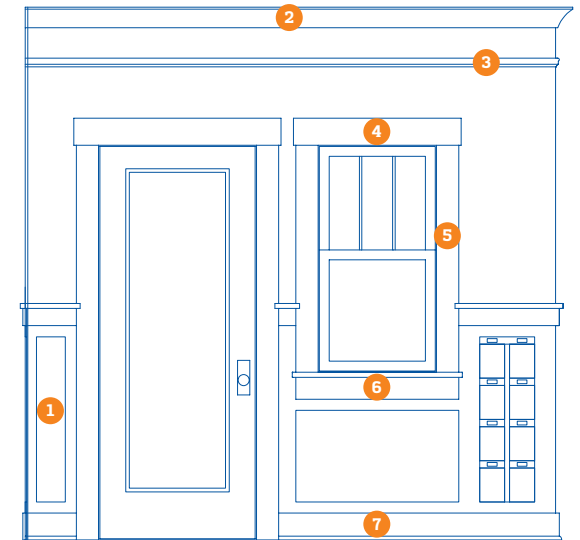

RIGHT WALL
WINDSORONE

- 1 WAINSCOT • PFJ12 / PFJ14 / GASF265
- 2 CROWN • WOCM006
- 3 PICTURE MOULDING • WOPM004
- 4 HEAD CASING • PFJ546
- 5 CASING • PFJ545
- 6 STOOL BUILDUP • PFJ15
- 7 BASEBOARD BUILDUP • PFJ16