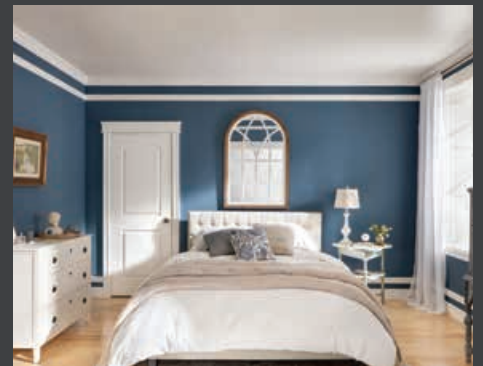

36 **SHABBY CHIC**

Channel the romance of this style by creating cozy interiors with delicate, distressed décor. It's all about embracing imperfections and finding beauty in soft flourishes and timeworn elegance.